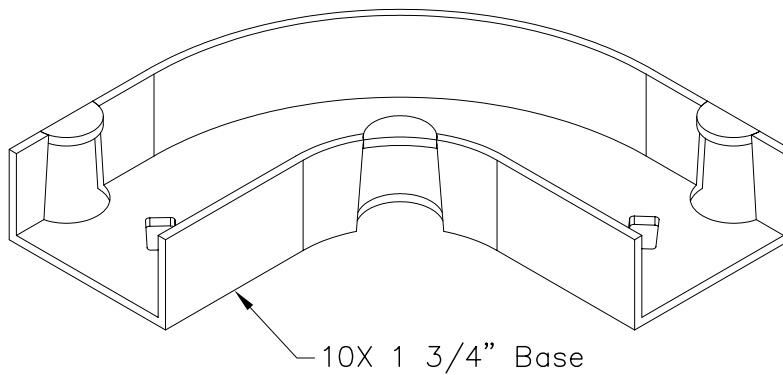

1 3/4" 90° Flat Elbow & Base

PRODUCT SPECIFICATION

Package includes:

- A. 1 3/4" Flat Elbow, 10 pcs
- B. 1 3/4" Base, 10 pcs

Features and Benefits:

- Designed to allow left and right turns on raceway sections
- Accommodates ICRW13SR and ICRW138R 1 3/4"W x 1"H raceway sections
- Available in Ivory and white

FLAT ELBOW & BASE, 1 3/4", 10 PK

ITEM NO. ICRW13EBXX
DWG NO. PSRW13EB00

REV. A
PAGE NO. 1

CUSTOMER CARE / TECHNICAL SUPPORT * CSR@ICC.COM / 888-ASK-4-ICC (275-4422) * 16800 Edwards Road, Cerritos, CA 90703 * Phone 562-356-3111 * Fax 562-356-3100 * www.icc.com

1 3/4" FLAT ELBOW

1 3/4" BASE

NOTE: UNLESS OTHERWISE SPECIFIED

- 1. MATERIAL:
 - A. FLAT ELBOW: HIGH IMPACT STYRENE
 - B. BASE: HIGH IMPACT STYRENE
- 2. COLOR: XX: IV-IVORY & WH-WHITE

FLAT ELBOW & BASE, 1 3/4", 10 PK				
ITEM NO.	ICRW13EBXX		REV.	A
DWG NO.	PSRW13EB00		PAGE NO.	2