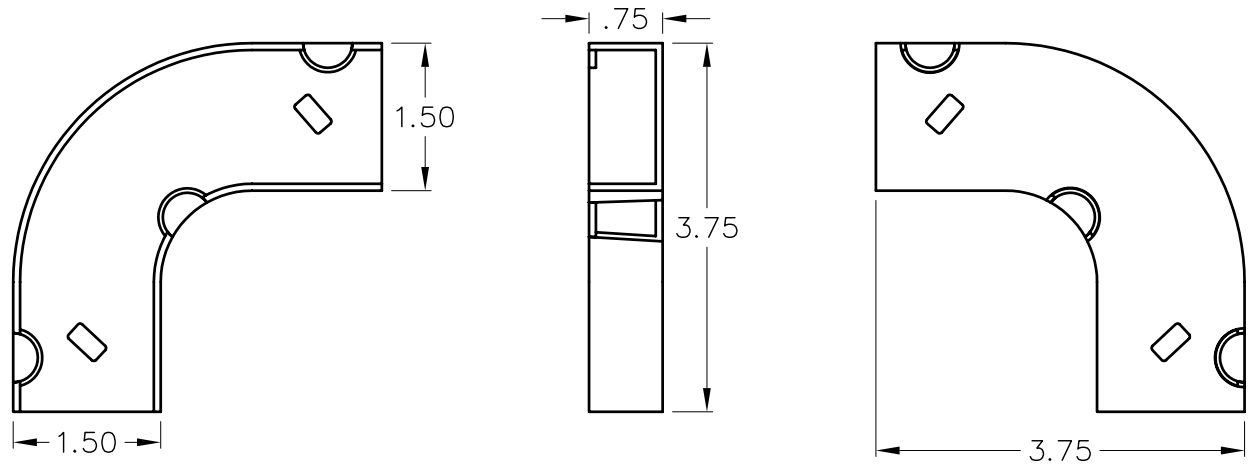

1 3/4" 90° Flat Elbow & Base

PRODUCT SPECIFICATION

Package includes:

- A. 1 3/4" Flat Elbow, 10 pcs
- B. 1 3/4" Base, 10 pcs

Features and Benefits:

- Designed to allow left and right turns on raceway sections
- Accommodates ICRW13SR and ICRW138R 1 3/4"W x 1"H raceway sections
- Available in Ivory and white

FLAT ELBOW & BASE, 1 3/4", 10 PK

ITEM NO. ICRW13EBXX
DWG NO. PSRW13EB00

REV. A
PAGE NO. 1

CUSTOMER CARE / TECHNICAL SUPPORT * CSR@ICC.COM / 888-ASK-4-ICC (275-4422) * 16800 Edwards Road, Cerritos, CA 90703 * Phone 562-356-3111 * Fax 562-356-3100 * www.icc.com

1 3/4" FLAT ELBOW

1 3/4" BASE

NOTE: UNLESS OTHERWISE SPECIFIED

- 1. MATERIAL:
 - A. FLAT ELBOW: HIGH IMPACT STYRENE
 - B. BASE: HIGH IMPACT STYRENE
- 2. COLOR: XX: IV-IVORY & WH-WHITE

FLAT ELBOW & BASE, 1 3/4", 10 PK				
ITEM NO.	ICRW13EBXX		REV.	A
DWG NO.	PSRW13EB00		PAGE NO.	2