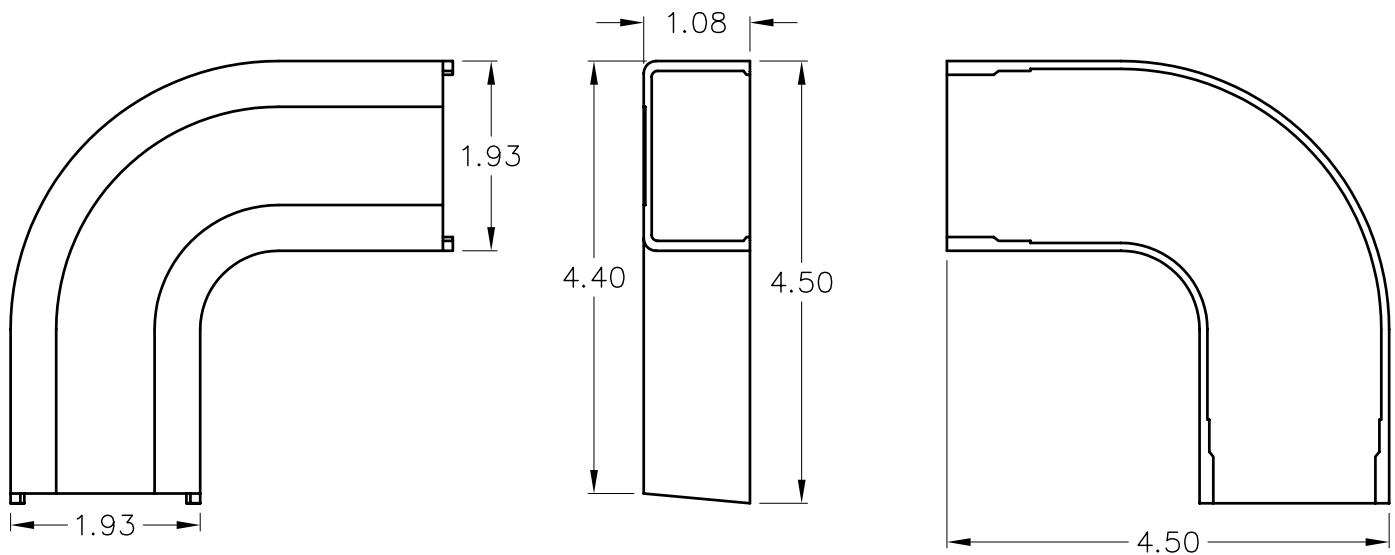

1 3/4" 90° Flat Elbow & Base

PRODUCT SPECIFICATION

Package includes:

- A. 1 3/4" Flat Elbow, 10 pcs
- B. 1 3/4" Base, 10 pcs

Features and Benefits:

- Designed to allow left and right turns on raceway sections
- Accommodates ICRW13SR and ICRW138R 1 3/4"W x 1"H raceway sections
- Available in Ivory and white

FLAT ELBOW & BASE, 1 3/4", 10 PK

ITEM NO. ICRW13EBXX
DWG NO. PSRW13EB00

REV. A
PAGE NO. 1

CUSTOMER CARE / TECHNICAL SUPPORT * CSR@ICC.COM / 888-ASK-4-ICC (275-4422) * 16800 Edwards Road, Cerritos, CA 90703 * Phone 562-356-3111 * Fax 562-356-3100 * www.icc.com

1 3/4" FLAT ELBOW

1 3/4" BASE

NOTE: UNLESS OTHERWISE SPECIFIED

- 1. MATERIAL:
 - A. FLAT ELBOW: HIGH IMPACT STYRENE
 - B. BASE: HIGH IMPACT STYRENE
- 2. COLOR: XX: IV-IVORY & WH-WHITE

FLAT ELBOW & BASE, 1 3/4", 10 PK				
ITEM NO.	ICRW13EBXX		REV.	A
DWG NO.	PSRW13EB00		PAGE NO.	2