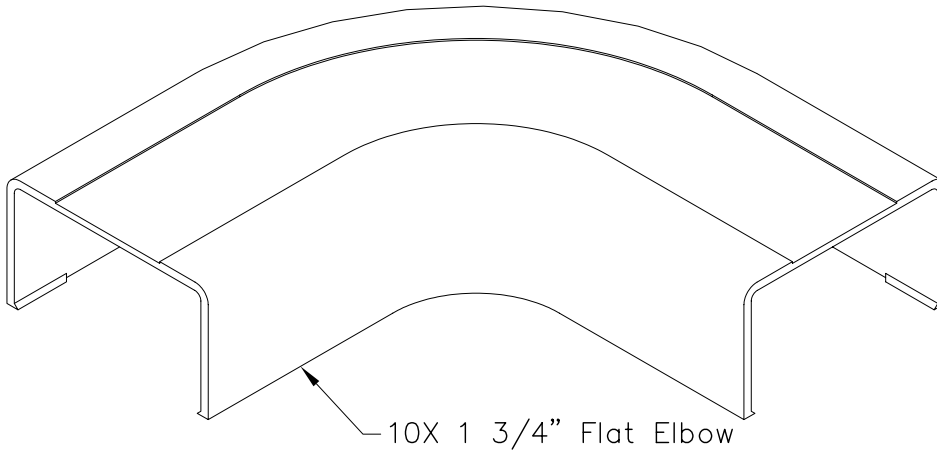

1 3/4" 90° Flat Elbow & Base

PRODUCT SPECIFICATION

Package includes:

- A. 1 3/4" Flat Elbow, 10 pcs
- B. 1 3/4" Base, 10 pcs

Features and Benefits:

- Designed to allow left and right turns on raceway sections
- Accommodates ICRW13SR and ICRW138R 1 3/4"W x 1"H raceway sections
- Available in Ivory and white

FLAT ELBOW & BASE, 1 3/4", 10 PK

ITEM NO. ICRW13EBXX
DWG NO. PSRW13EB00

REV. A
PAGE NO. 1

CUSTOMER CARE / TECHNICAL SUPPORT * CSR@ICC.COM / 888-ASK-4-ICC (275-4422) * 16800 Edwards Road, Cerritos, CA 90703 * Phone 562-356-3111 * Fax 562-356-3100 * www.icc.com

1 3/4" FLAT ELBOW

1 3/4" BASE

NOTE: UNLESS OTHERWISE SPECIFIED

- 1. MATERIAL:
 - A. FLAT ELBOW: HIGH IMPACT STYRENE
 - B. BASE: HIGH IMPACT STYRENE
- 2. COLOR: XX: IV-IVORY & WH-WHITE

FLAT ELBOW & BASE, 1 3/4", 10 PK				
ITEM NO.	ICRW13EBXX		REV.	A
DWG NO.	PSRW13EB00		PAGE NO.	2